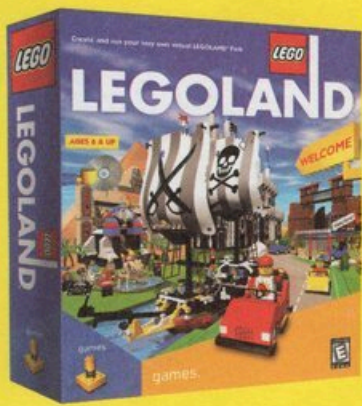

LEGO
LEGOLAND

PC CD-ROM GAME